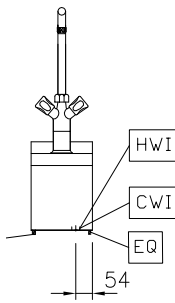

Modular Cooking Range Line  
thermaline 90 - Water mixing tap with  
knobs, 1 Side with Backsplash - H=700

ITEM # \_\_\_\_\_

MODEL # \_\_\_\_\_

NAME # \_\_\_\_\_

SIS # \_\_\_\_\_

AIA # \_\_\_\_\_

589149 (MCEBBBB000)

Water mixing tap with knobs,  
one side with backsplash

### Construction

- Unit constructed according to DIN 18860\_2 with 20 mm drop nose top.

APPROVAL: \_\_\_\_\_

Front

**Water:**

Inlet water line size:  
 Incoming Cold/hot Water line  
 size:

**Key Information:**

External dimensions, Width: 200 mm  
 External dimensions, Depth: 900 mm  
 External dimensions, Height: 250 mm  
 Net weight: 16.5 kg

Side

Top