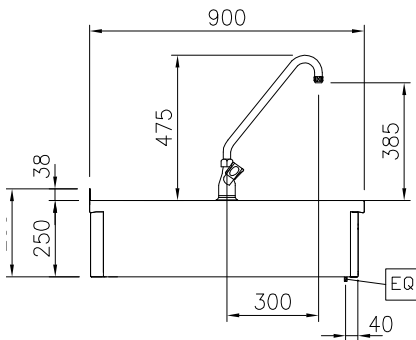

### Construction

- Unit constructed according to DIN 18860\_2 with 20 mm drop nose top.

APPROVAL: \_\_\_\_\_

Front

**Water:**

Inlet water line size:  
 Incoming Cold/hot Water line  
 size:

**Key Information:**

External dimensions, Width: 200 mm  
 External dimensions, Depth: 900 mm  
 External dimensions, Height: 250 mm  
 Net weight: 16.5 kg

Side

Top