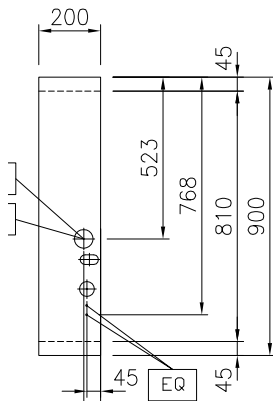

### Construction

- Unit constructed according to DIN 18860\_2 with 20 mm drop nose top.

APPROVAL: \_\_\_\_\_

Front

**Water:**

Inlet water line size:  
 Incoming Cold/hot Water line  
 size:

**Key Information:**

External dimensions, Width: 200 mm  
 External dimensions, Depth: 900 mm  
 External dimensions, Height: 250 mm  
 Net weight: 16.5 kg

Side

Top